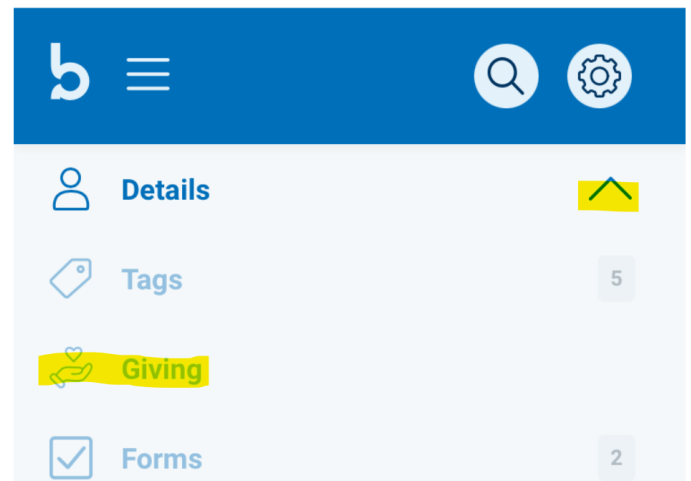

View Your Donations on Breeze

Anytime you want to see the status of your pledge or when/where your donations were posted, you can look on Breeze.

If you use the BreezeChMS App on your phone or tablet:

From the dashboard, click on your profile picture. Then select the down arrow in the upper right corner. From the list, select Giving.

Scroll down until you see the tabs for Giving and Pledges under your address. You can select any time frame.

If you use your computer, access Breeze by logging in at

<https://bbuuc.breezechms.com>.

Click on your profile picture. On your profile page select Giving from the left margin.